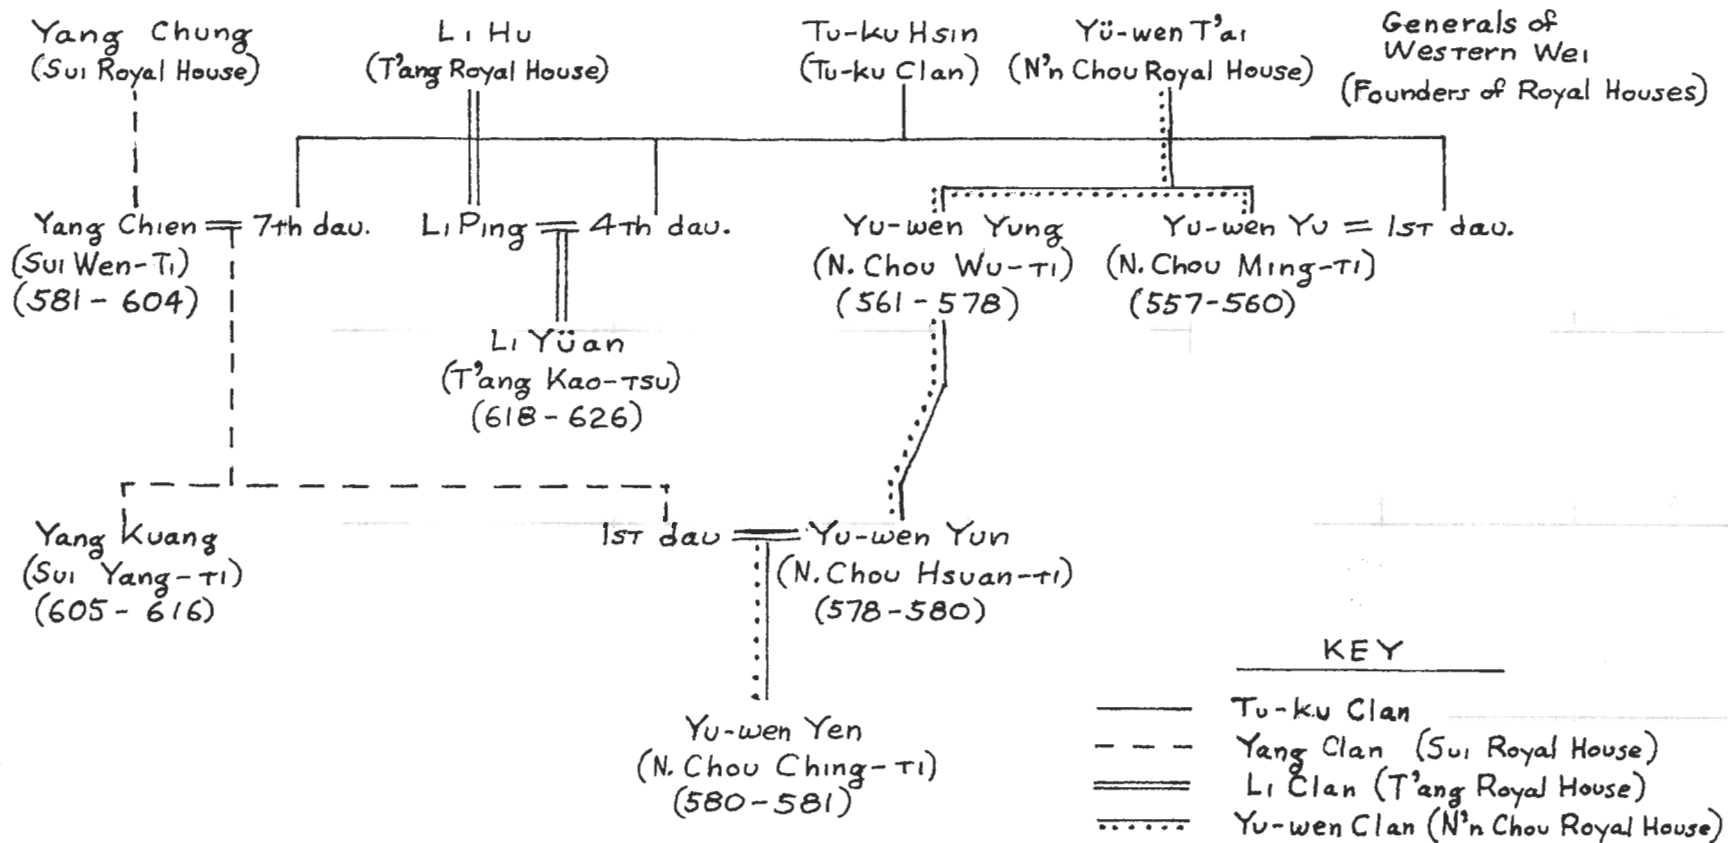

# FEUDAL STATES of the CHOU PERIOD

MIDDLE PERIOD  
(c 600 BCE)

LATE PERIOD  
(c 330 BCE)

END  
(c 225 BCE)

1122 ————— 771 ————— 256

Western Chou                      Eastern Chou

403 ————— 221

Period of Warring States

# ERA of the SIXTEEN KINGDOMS

DURING AND AFTER THE EASTERN CHIN DYNASTY  
(304 TO 439 CE)

# The NORTHERN DYNASTIES

# GENEALOGY of the T'ANG DYNASTY