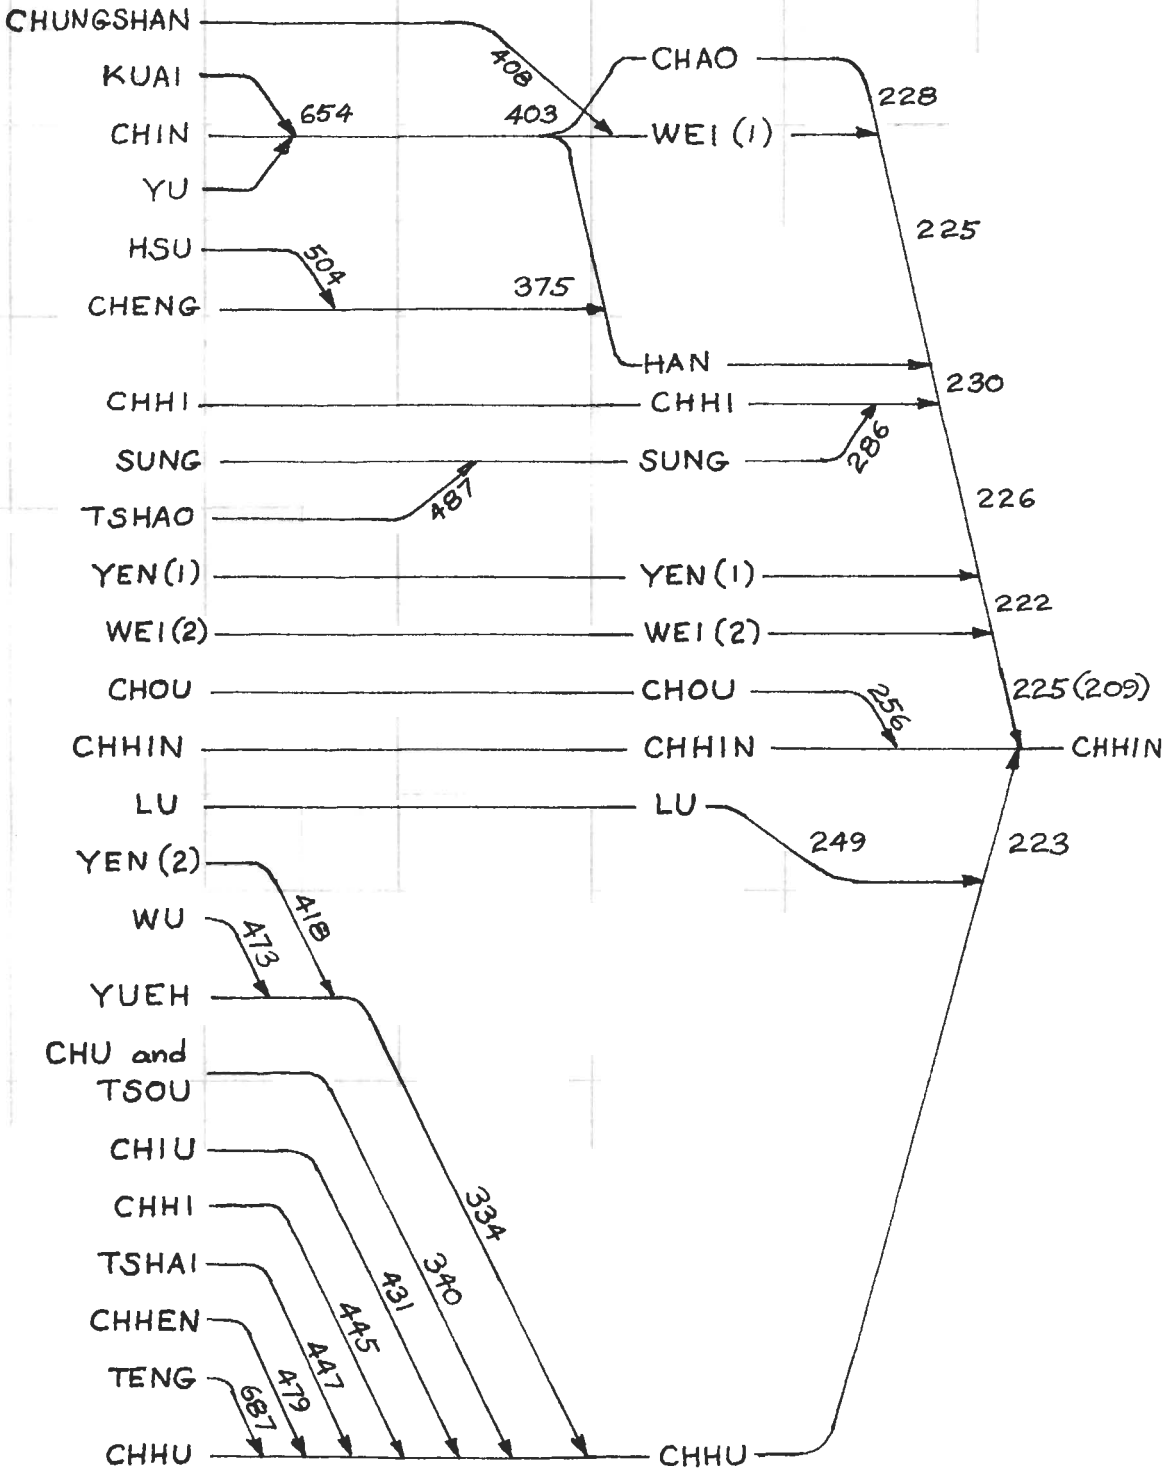

# FEUDAL STATES of the CHOU PERIOD

MIDDLE PERIOD  
(c 600 BCE)

LATE PERIOD  
(c 330 BCE)

END  
(c 225 BCE)

1122 ————— 771 ————— 256

Western Chou                      Eastern Chou

403 ————— 221

Period of Warring States

# ERA of the SIXTEEN KINGDOMS

DURING AND AFTER THE EASTERN CHIN DYNASTY  
(304 TO 439 CE)

# The NORTHERN DYNASTIES

# GENEALOGY of the T'ANG DYNASTY