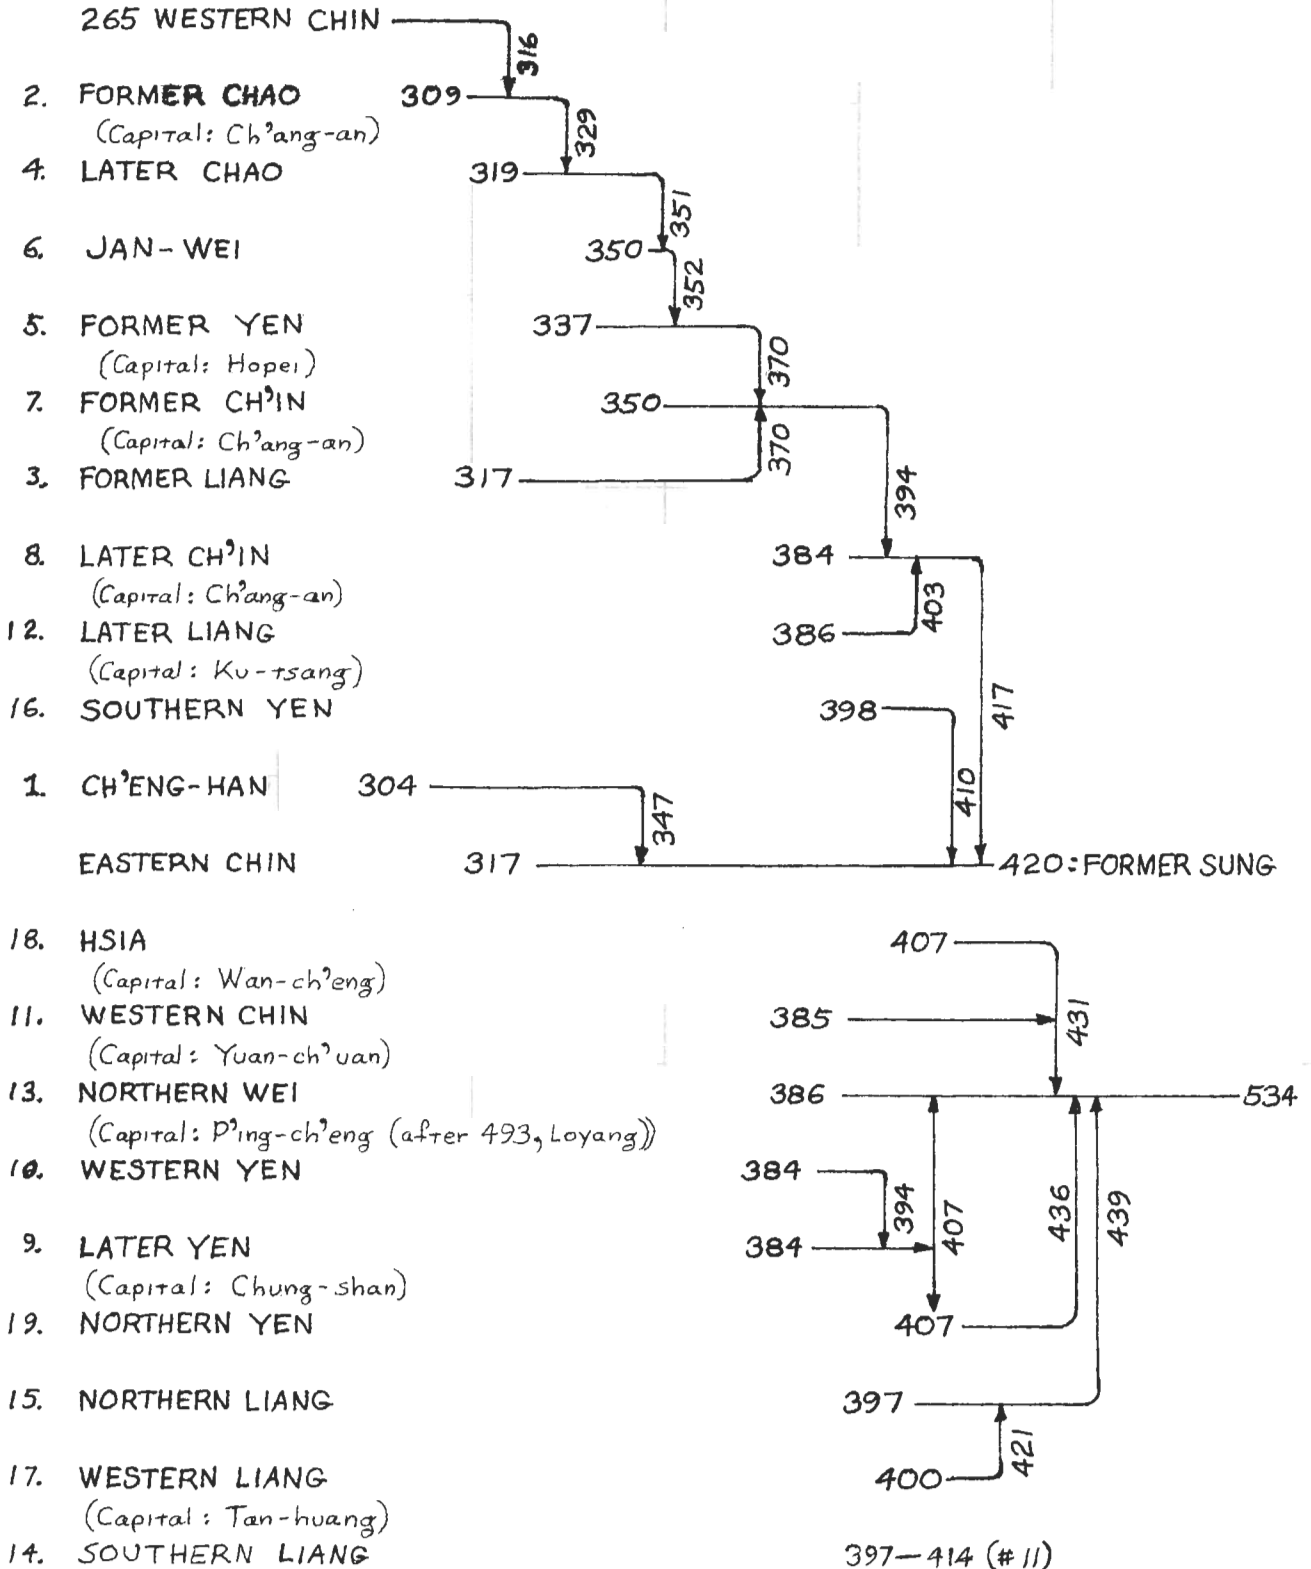

# FEUDAL STATES of the CHOU PERIOD

MIDDLE PERIOD  
(c 600 BCE)

LATE PERIOD  
(c 330 BCE)

END  
(c 225 BCE)

1122 ————— 771 ————— 256

Western Chou                      Eastern Chou

403 ————— 221

Period of Warring States

# ERA of the SIXTEEN KINGDOMS

DURING AND AFTER THE EASTERN CHIN DYNASTY  
(304 TO 439 CE)

# The NORTHERN DYNASTIES

# GENEALOGY of the T'ANG DYNASTY