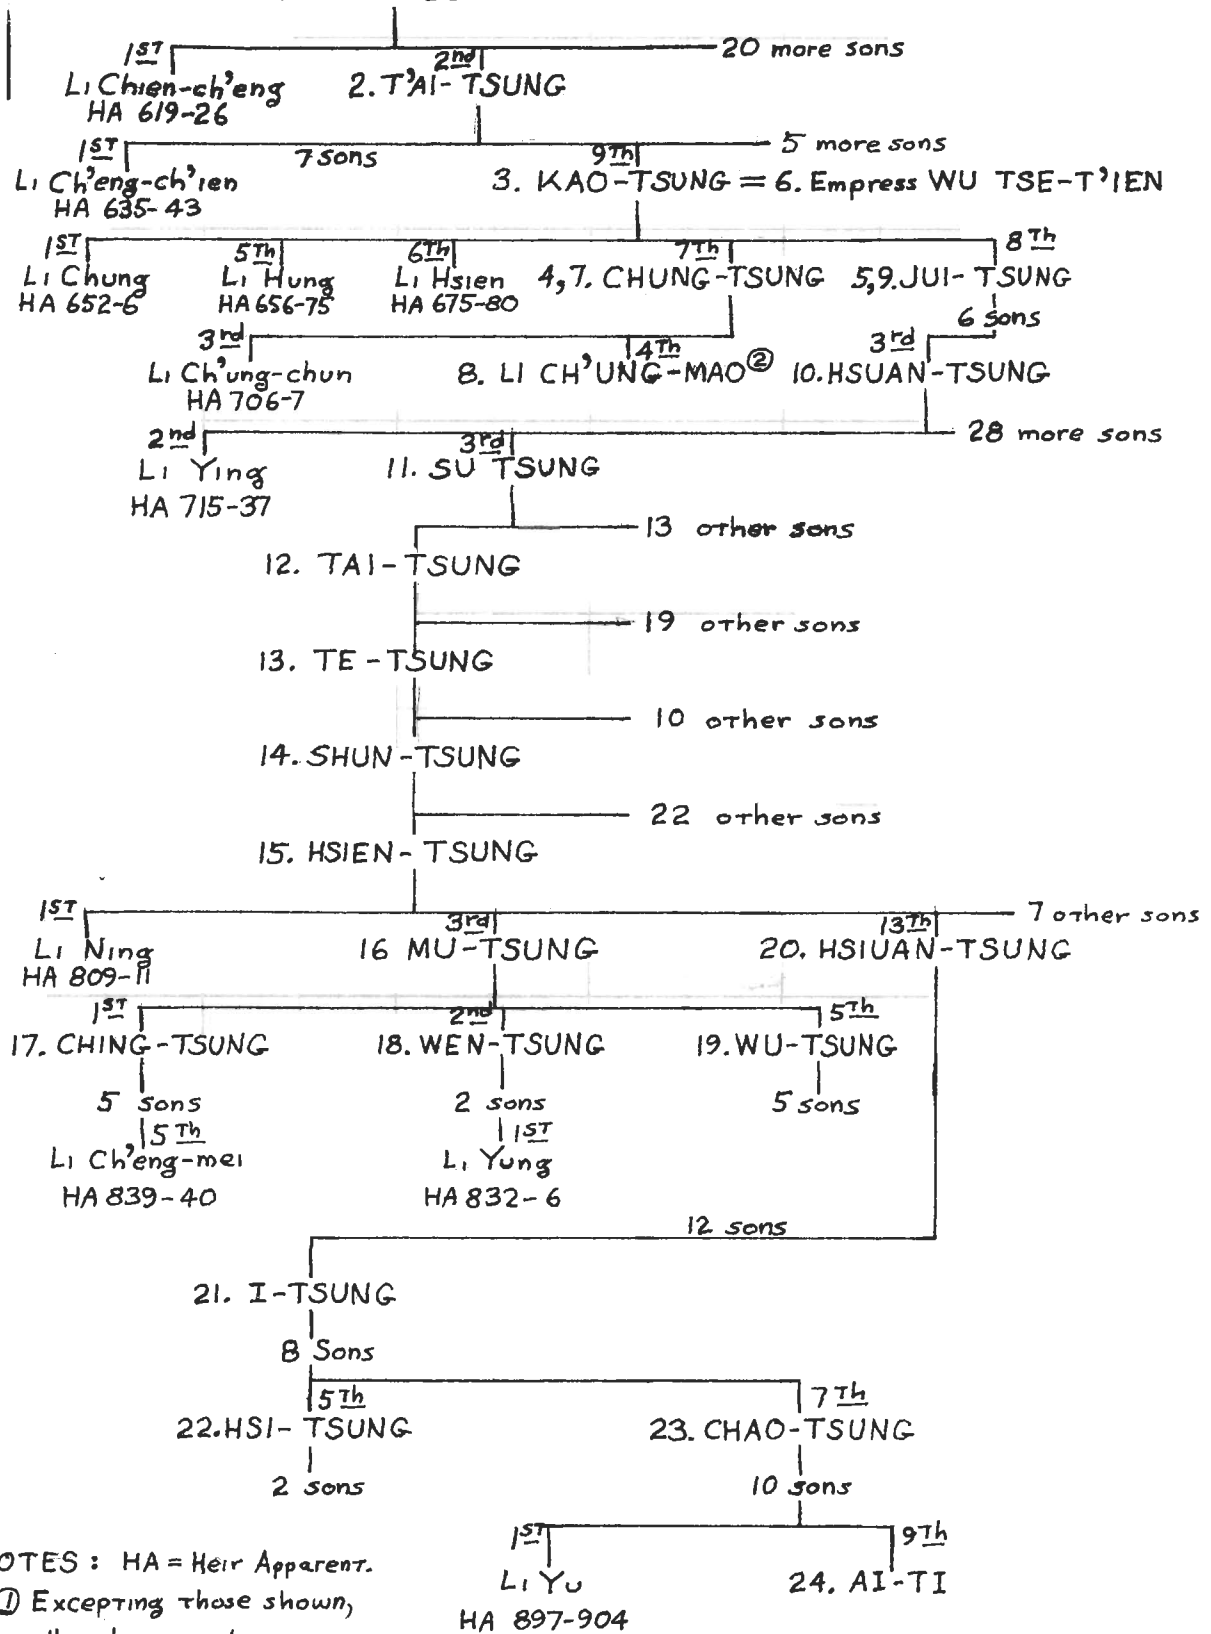

GENEALOGY of the T'ANG DYNASTY

1. KAO-TSU

NOTES: HA = Heir Apparent.

① Excepting those shown, all other royal princes were given the title HA as a posthumous honor but did not actually serve as HA.

② Placed by Empress Wei but is deposed.