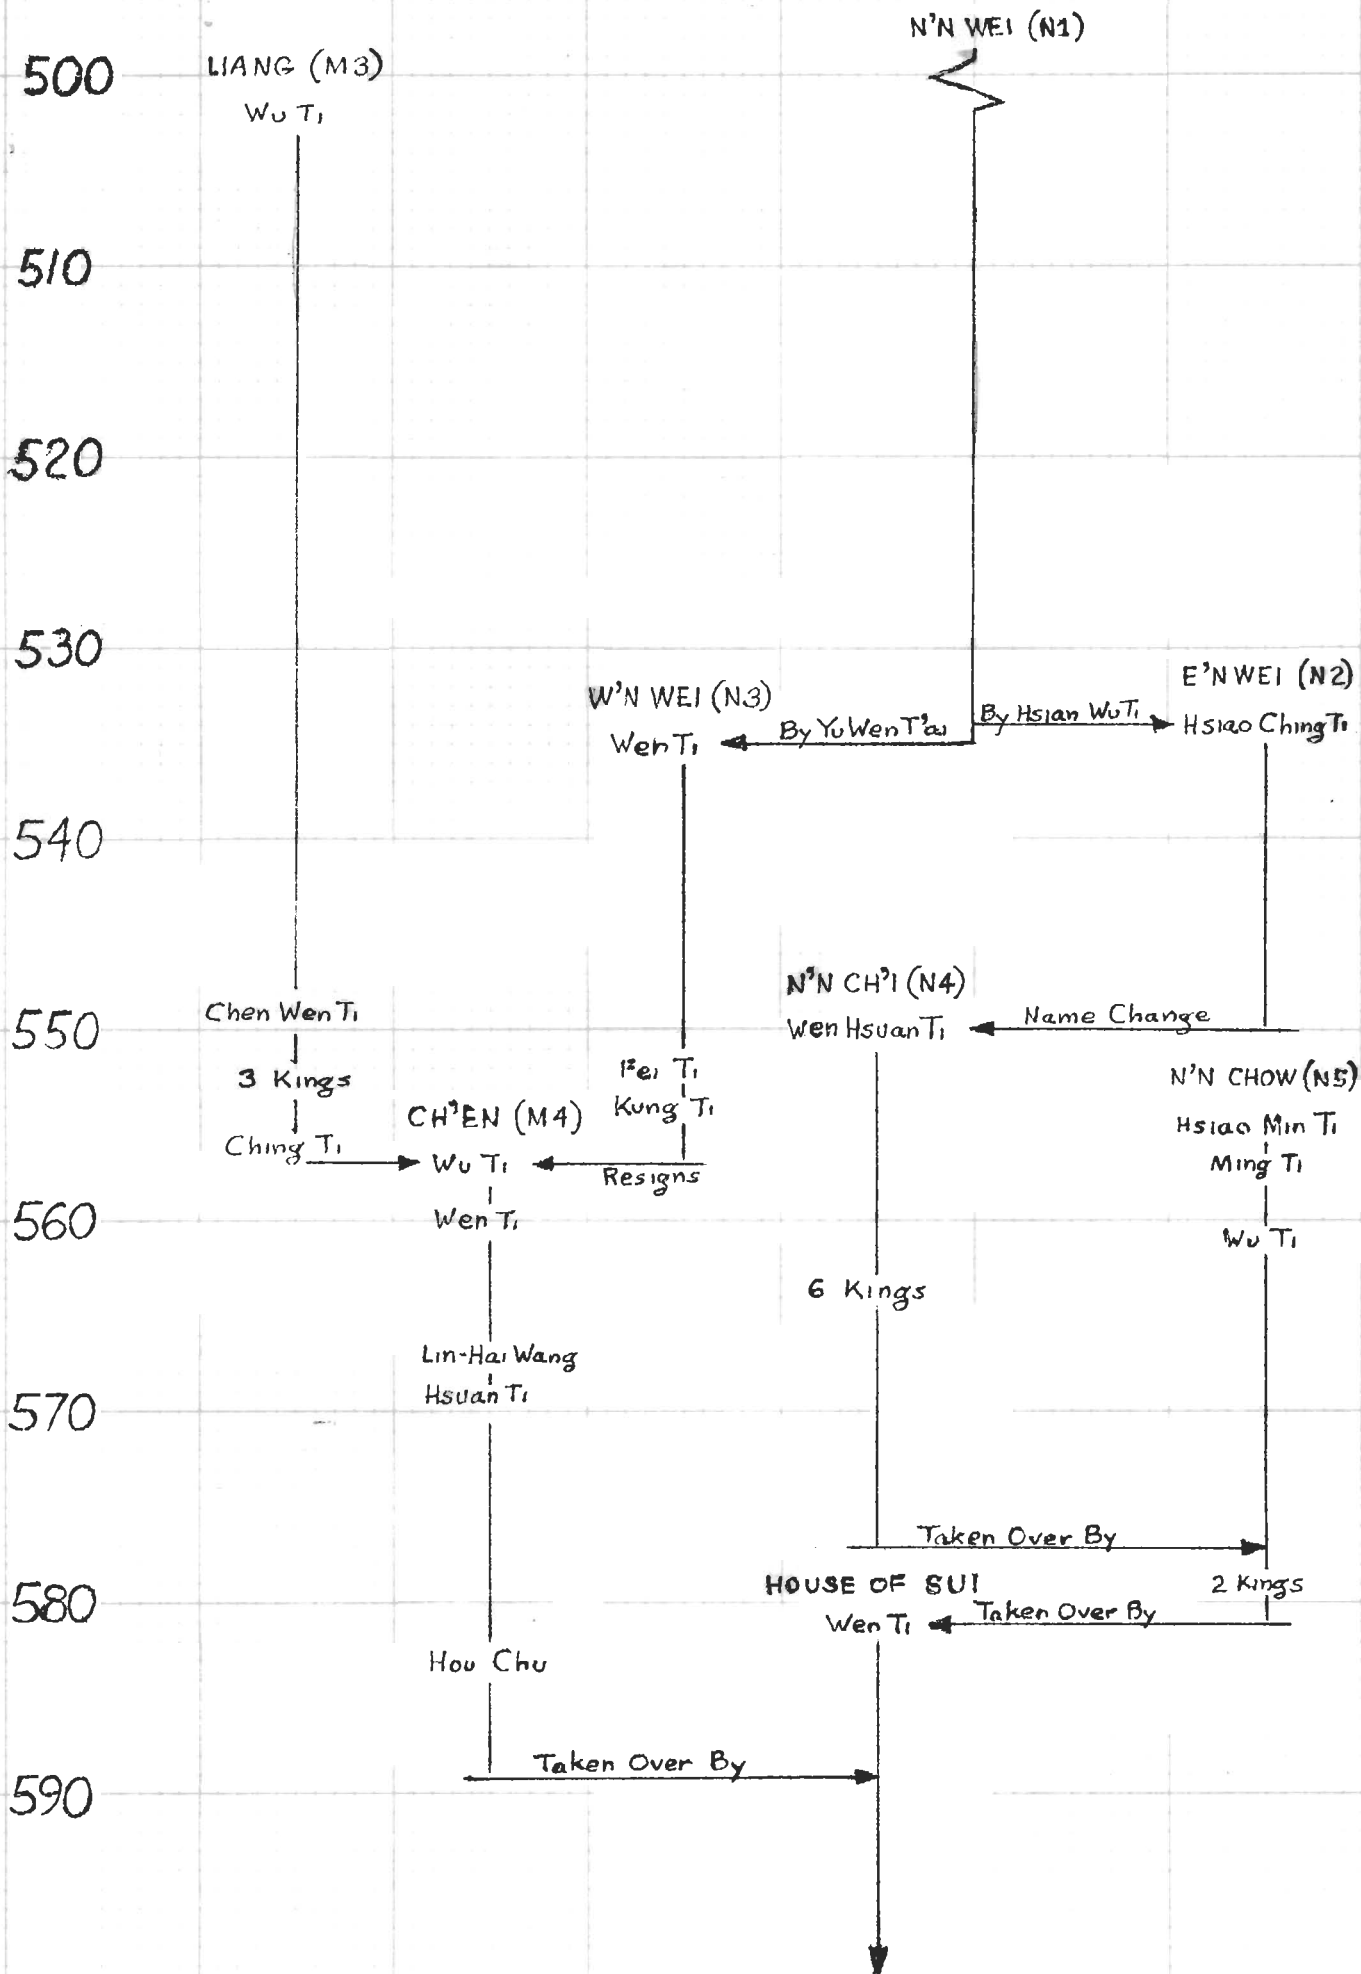

# FEUDAL STATES of the CHOU PERIOD

MIDDLE PERIOD  
(c 600 BCE)

LATE PERIOD  
(c 330 BCE)

END  
(c 225 BCE)

1122 ————— 771 ————— 256

Western Chou                      Eastern Chou

403 ————— 221

Period of Warring States

# ERA of the SIXTEEN KINGDOMS

DURING AND AFTER THE EASTERN CHIN DYNASTY  
(304 TO 439 CE)

# The NORTHERN DYNASTIES

# GENEALOGY of the T'ANG DYNASTY